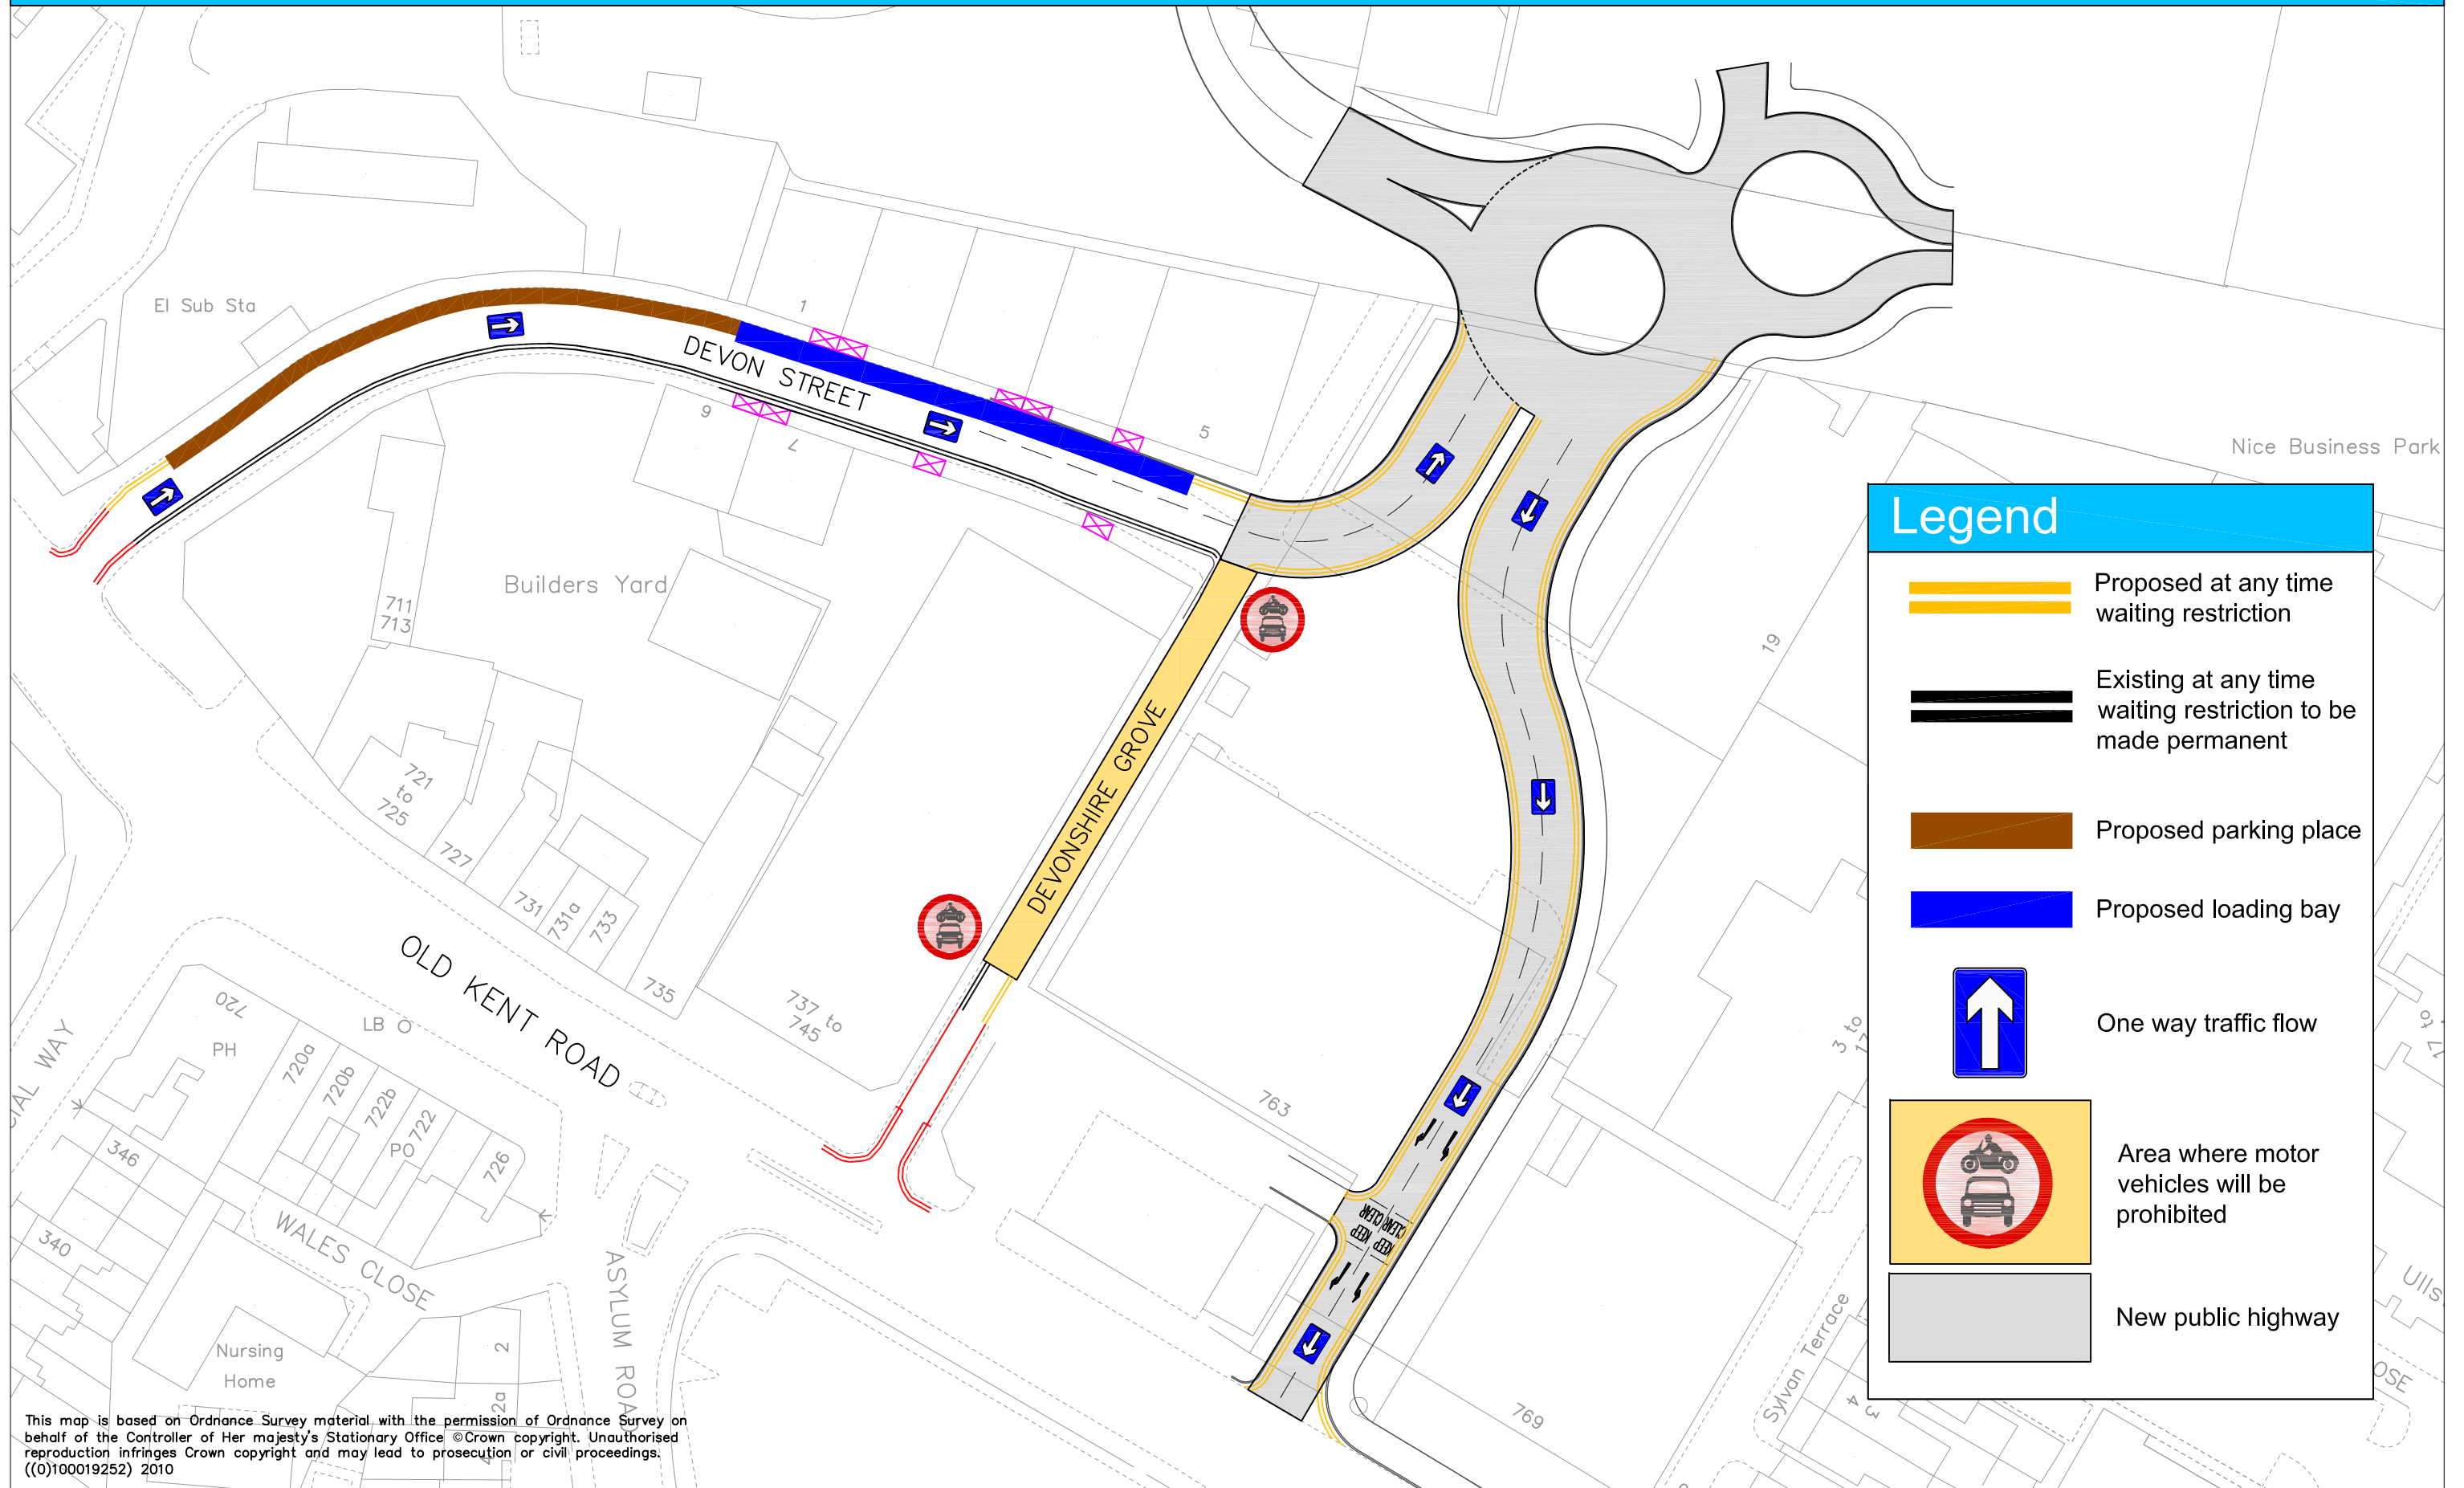

# Old Kent Road - Integrated Waste Management Facility

## Revised proposal (post - informal consultation)

APPENDIX 3

This map is based on Ordnance Survey material with the permission of Ordnance Survey on behalf of the Controller of Her Majesty's Stationary Office © Crown copyright. Unauthorised reproduction infringes Crown copyright and may lead to prosecution or civil proceedings. ((0)100019252) 2010